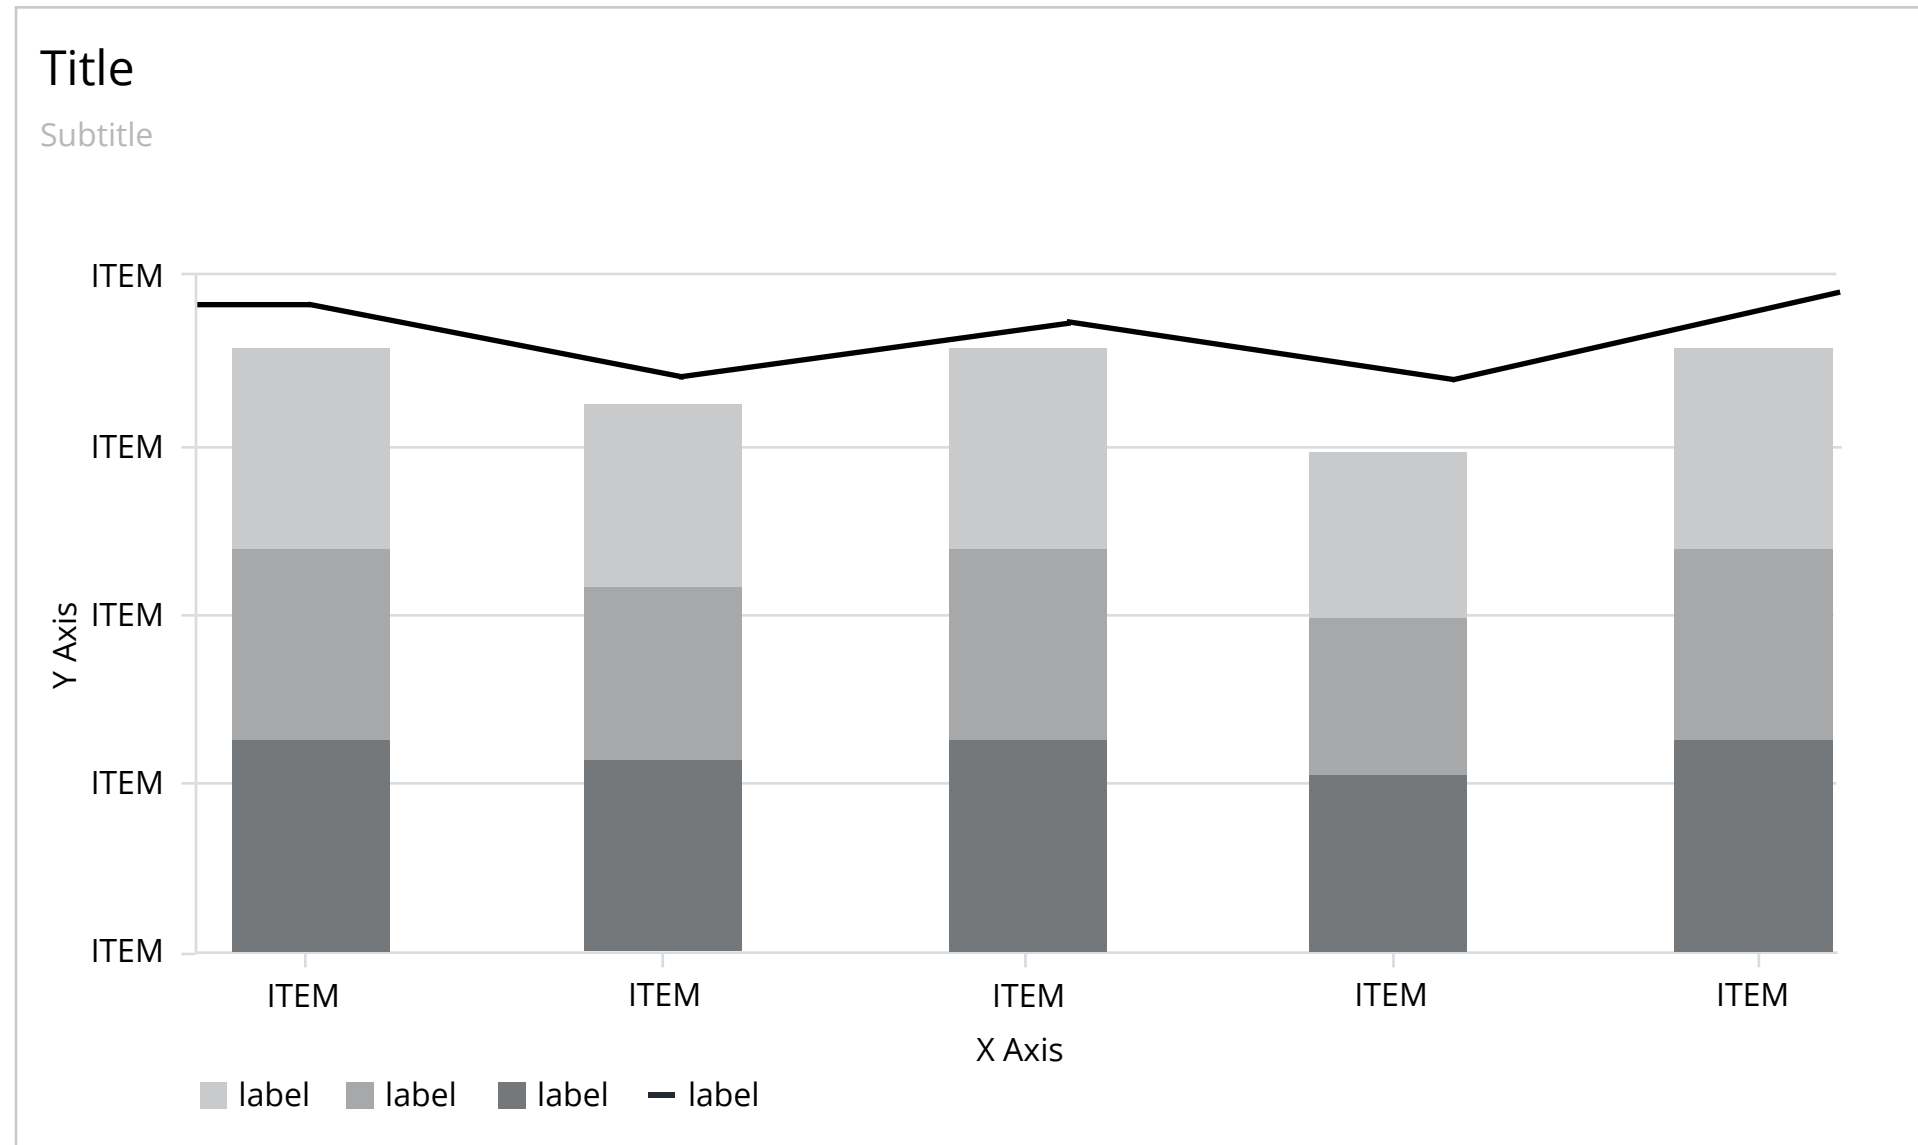

No Data

Frame Styling

Generic Chart use polygon font

size adjustable regarding frame size
Gray 01 80% opacity

Bar 

Pie 

Area 

Line 

Bubble

Axis

Axis Styling

show x and y by default if they are numbers.
user can turn off in settings

Item  1px stroke
Color Gray 02
Length 5px

Item  padding
from text
5px

Black 12pt

Grid Styling

Legend

Legend Styling

I ■ label — label
10px 1em (12pt) black

5px 15px
■ label ■ label

— label
10px stroke 2px

Position and Alignment

Should be default positioned to bottom left, customizable

Padding 15px top 10px bottom

Hover

Show hover legend

Click

Hide clicked legend

Sub Chart

Subchart Size

Width: From start to end of chart. with determined by how many data points.

Height: 7% of frame height