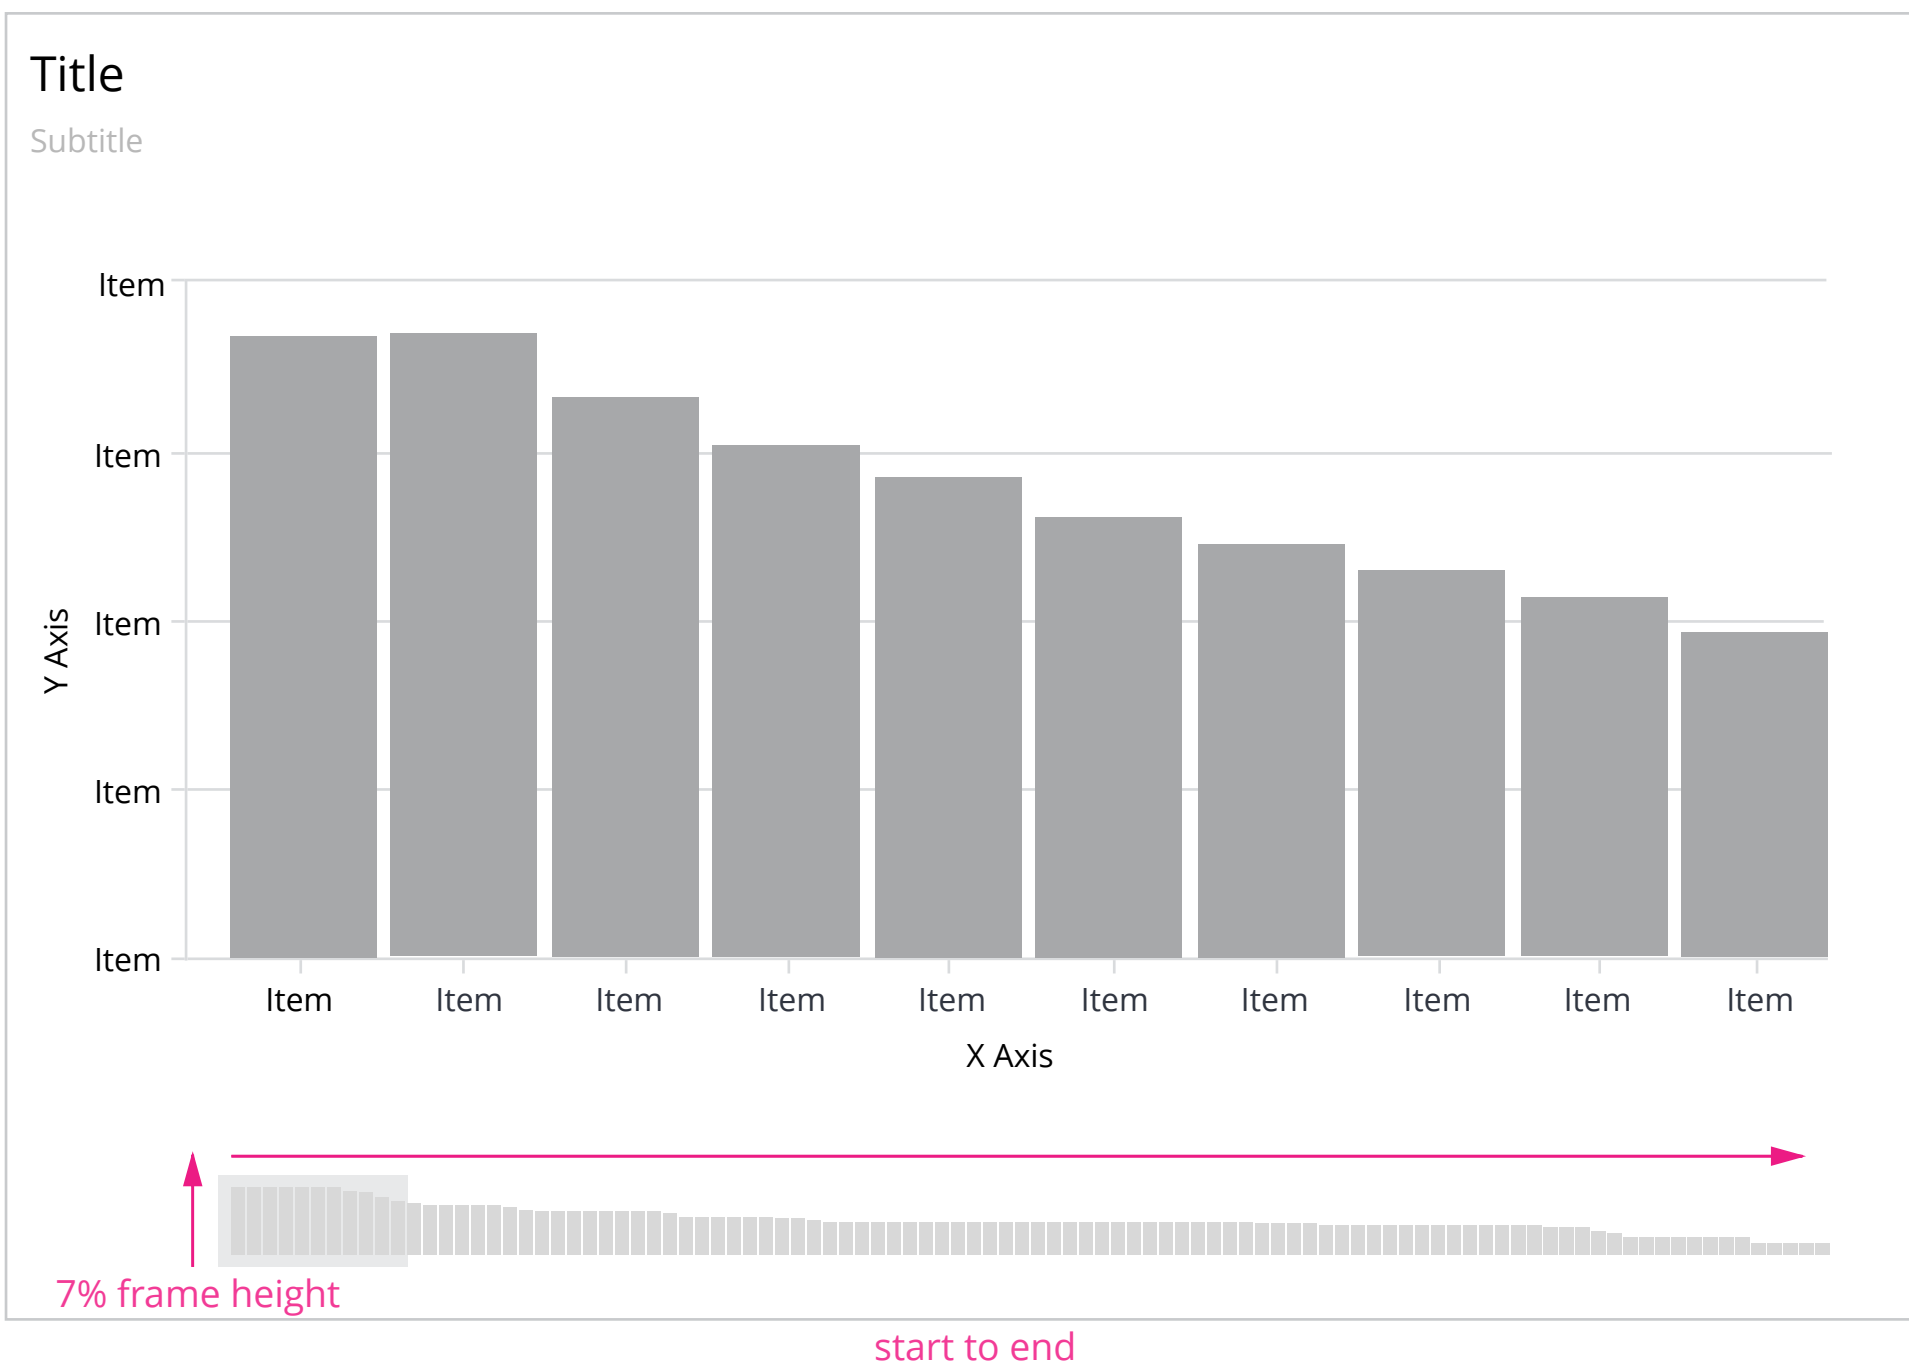

Legend

Legend Styling

I ■ label — label
10px 1em (12pt) black

5px 15px
■ label ■ label

— label
10px stroke 2px

Position and Alignment

Should be default positioned to bottom left, customizable

Padding 15px top 10px bottom

Hover

Show hover legend

Click

Hide clicked legend

Sub Chart

Subchart Size

Width: From start to end of chart. with determined by how many data points.

Height: 7% of frame height

Boundary Box

10 px from subchart itself
Gray 02 #D9DBDD

Bar

Min width of each bar is 5px but should be adjustable, height should be 7%. no text label needed

Title

Title Styling

Title Regular 1.3em (15pt) Black
Subtitle Regular 1em (12pt) Gray08(#63666A)