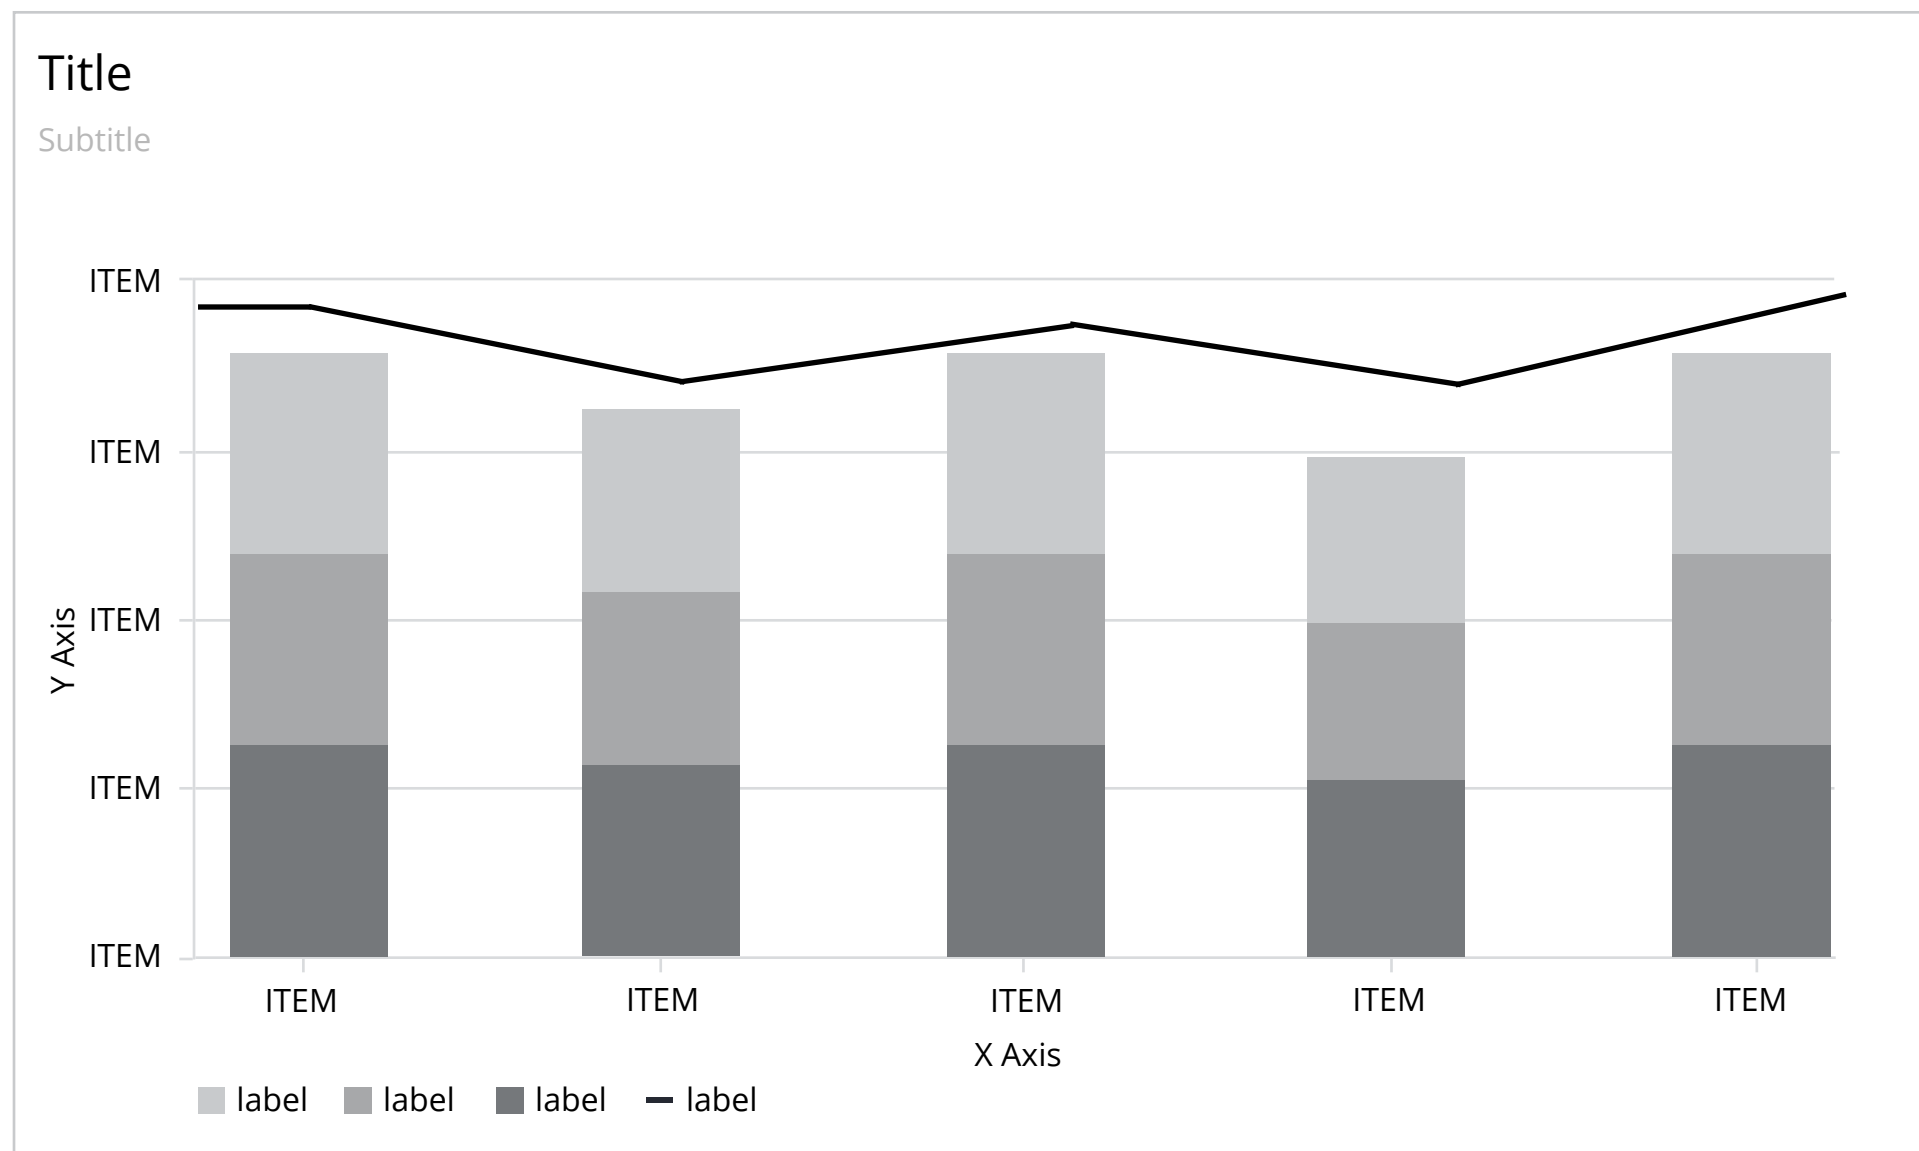

Legend

Legend Styling

I ■ label — label
10px 1em (12pt) black

5px 15px
■ label ■ label

— label
10px stroke 2px

Position and Alignment

Should be default positioned to bottom left, customizable

Padding 15px top 10px bottom

Hover

Show hover legend

Click

Hide clicked legend

Sub Chart

Subchart Size

Width: From start to end of chart. with determined by how many data points.

Height: 7% of frame height

Boundary Box

10 px from subchart itself
Gray 02 #D9DBDD

Bar

Min width of each bar is 5px but should be adjustable, height should be 7%. no text label needed

Title

Title Styling

Title Regular 1.3em (15pt) Black
Subtitle Regular 1em (12pt) Gray08(#63666A)