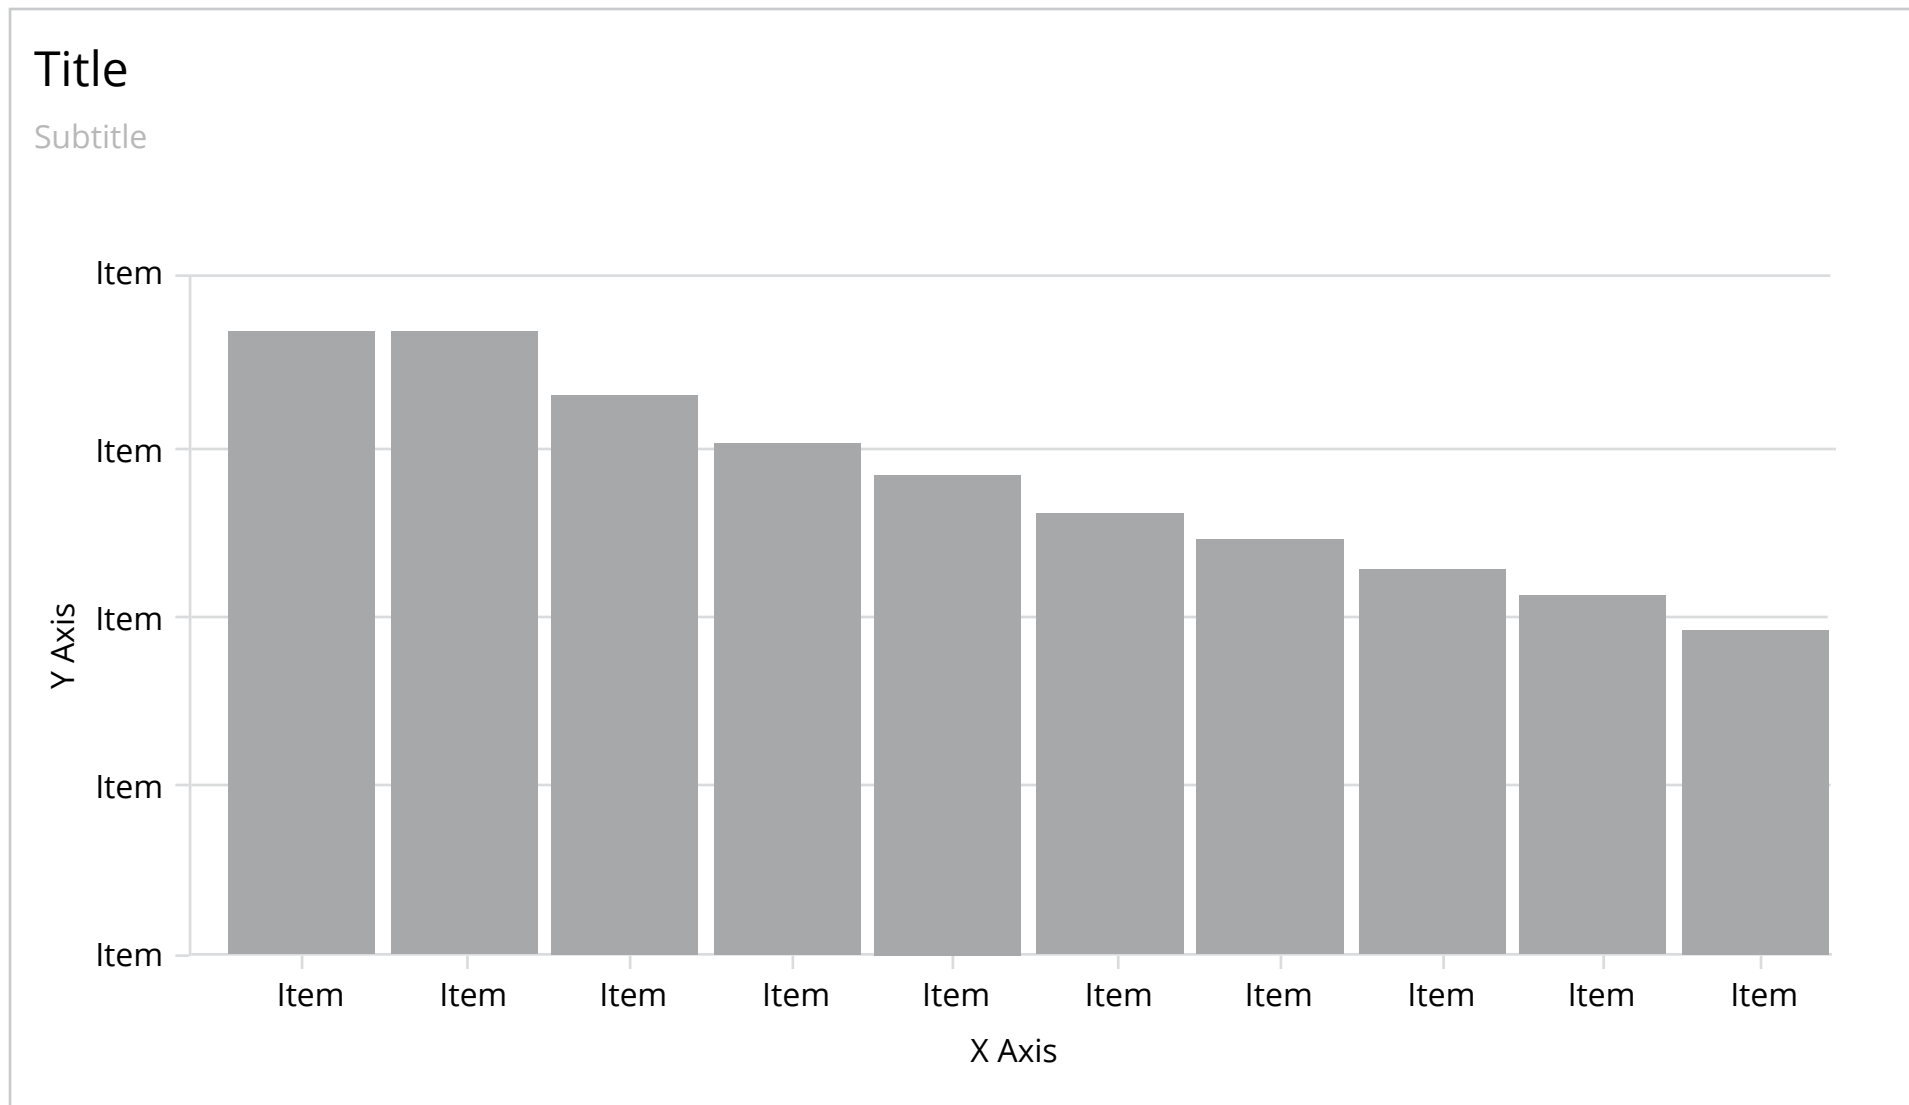

Legend

Legend Styling

I ■ label — label
10px 1em (12pt) black

5px 15px
■ label ■ label

— label
10px stroke 2px

Position and Alignment

Should be default positioned to bottom left, customizable

Padding 15px top 10px bottom

Hover

Show hover legend

Click

Hide clicked legend

Sub Chart

Subchart Size

Width: From start to end of chart. with determined by how many data points.

Height: 7% of frame height

Boundary Box

10 px from subchart itself
Gray 02 #D9DBDD

Bar

Min width of each bar is 5px but should be adjustable, height should be 7%. no text label needed

Title

Title Styling

Title Regular 1.3em (15pt) Black
Subtitle Regular 1em (12pt) Gray08(#63666A)