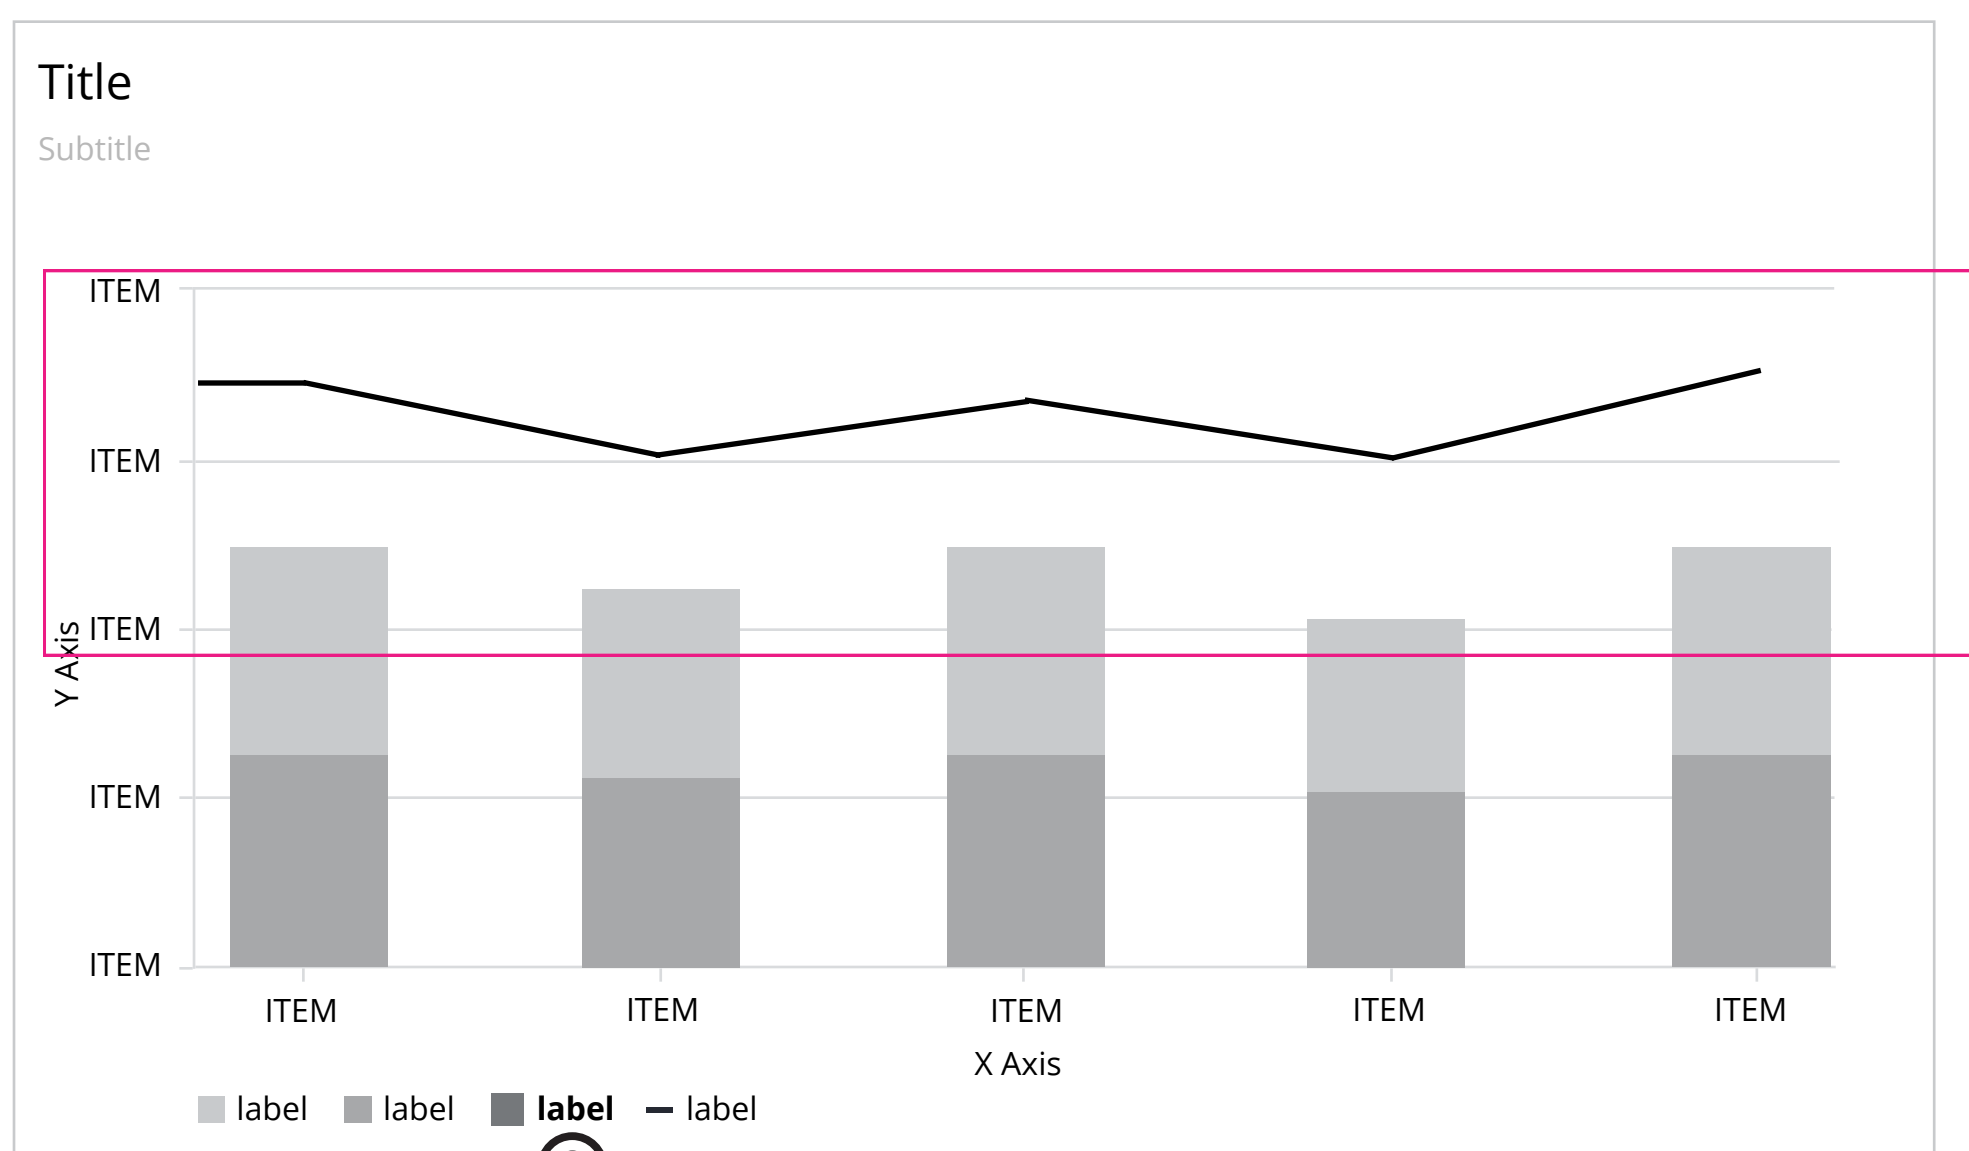

Legend

Legend Styling

I ■ label — label
10px 1em (12pt) black

5px 15px
■ label ■ label

— label
10px stroke 2px

Position and Alignment

Should be default positioned to bottom left, customizable

Padding 15px top 10px bottom

Hover

Show hover legend

Click

Hide clicked legend

Sub Chart

Subchart Size

Width: From start to end of chart. with determined by how many data points.

Height: 7% of frame height

Boundary Box

10 px from subchart itself
Gray 02 #D9DBDD

Bar

Min width of each bar is 5px but should be adjustable, height should be 7%. no text label needed

Title

Title Styling

Title Regular 1.3em (15pt) Black
Subtitle Regular 1em (12pt) Gray08(#63666A)