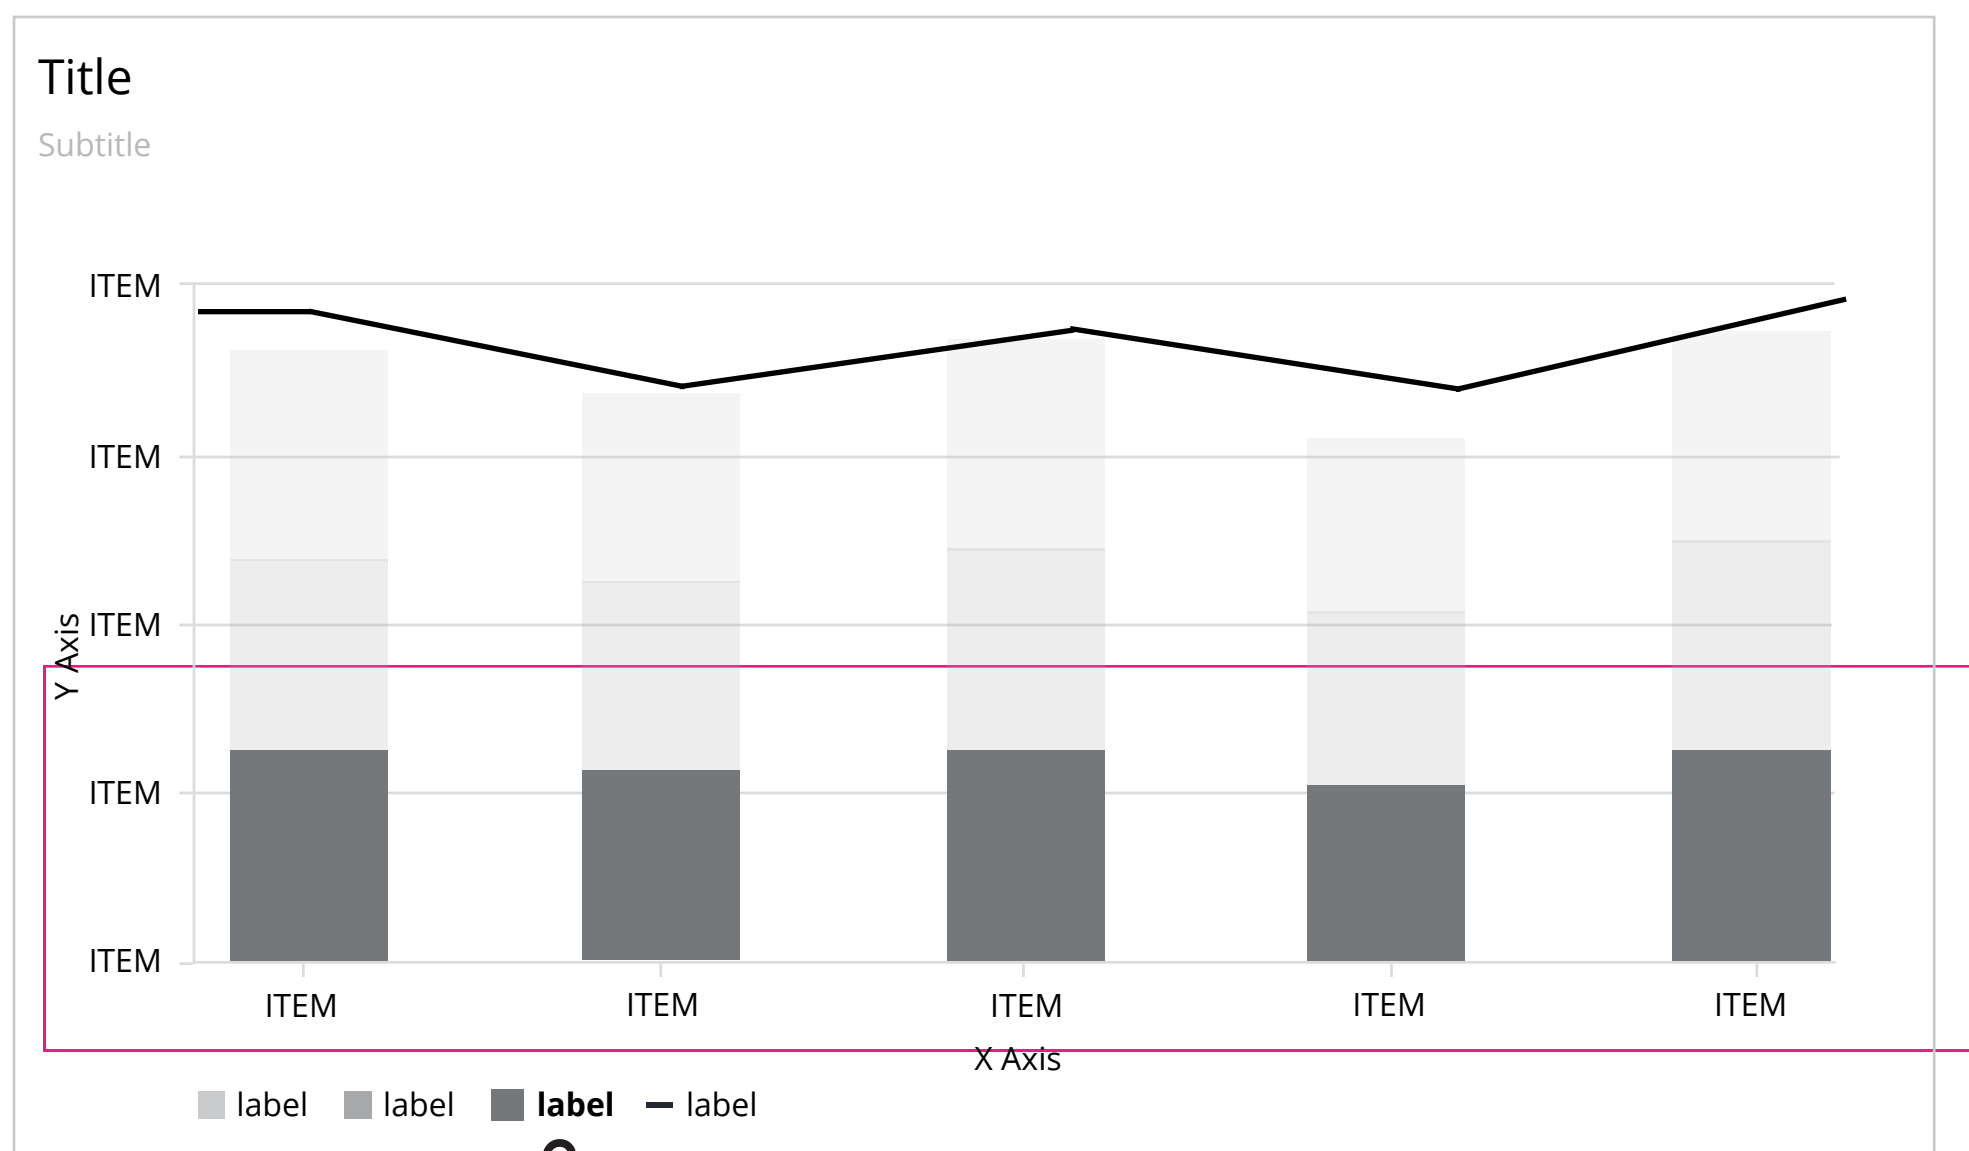

Legend

Legend Styling

I ■ label — label
10px 1em (12pt) black

5px 15px
■ label ■ label

— label
10px stroke 2px

Position and Alignment

Should be default positioned to bottom left, customizable

Padding 15px top 10px bottom

Hover

Show hover legend

Click

Hide clicked legend

Sub Chart

Subchart Size

Width: From start to end of chart. with determined by how many data points.

Height: 7% of frame height

Boundary Box

10 px from subchart itself
Gray 02 #D9DBDD

Bar

Min width of each bar is 5px but should be adjustable, height should be 7%. no text label needed

Title

Title Styling

Title Regular 1.3em (15pt) Black
Subtitle Regular 1em (12pt) Gray08(#63666A)